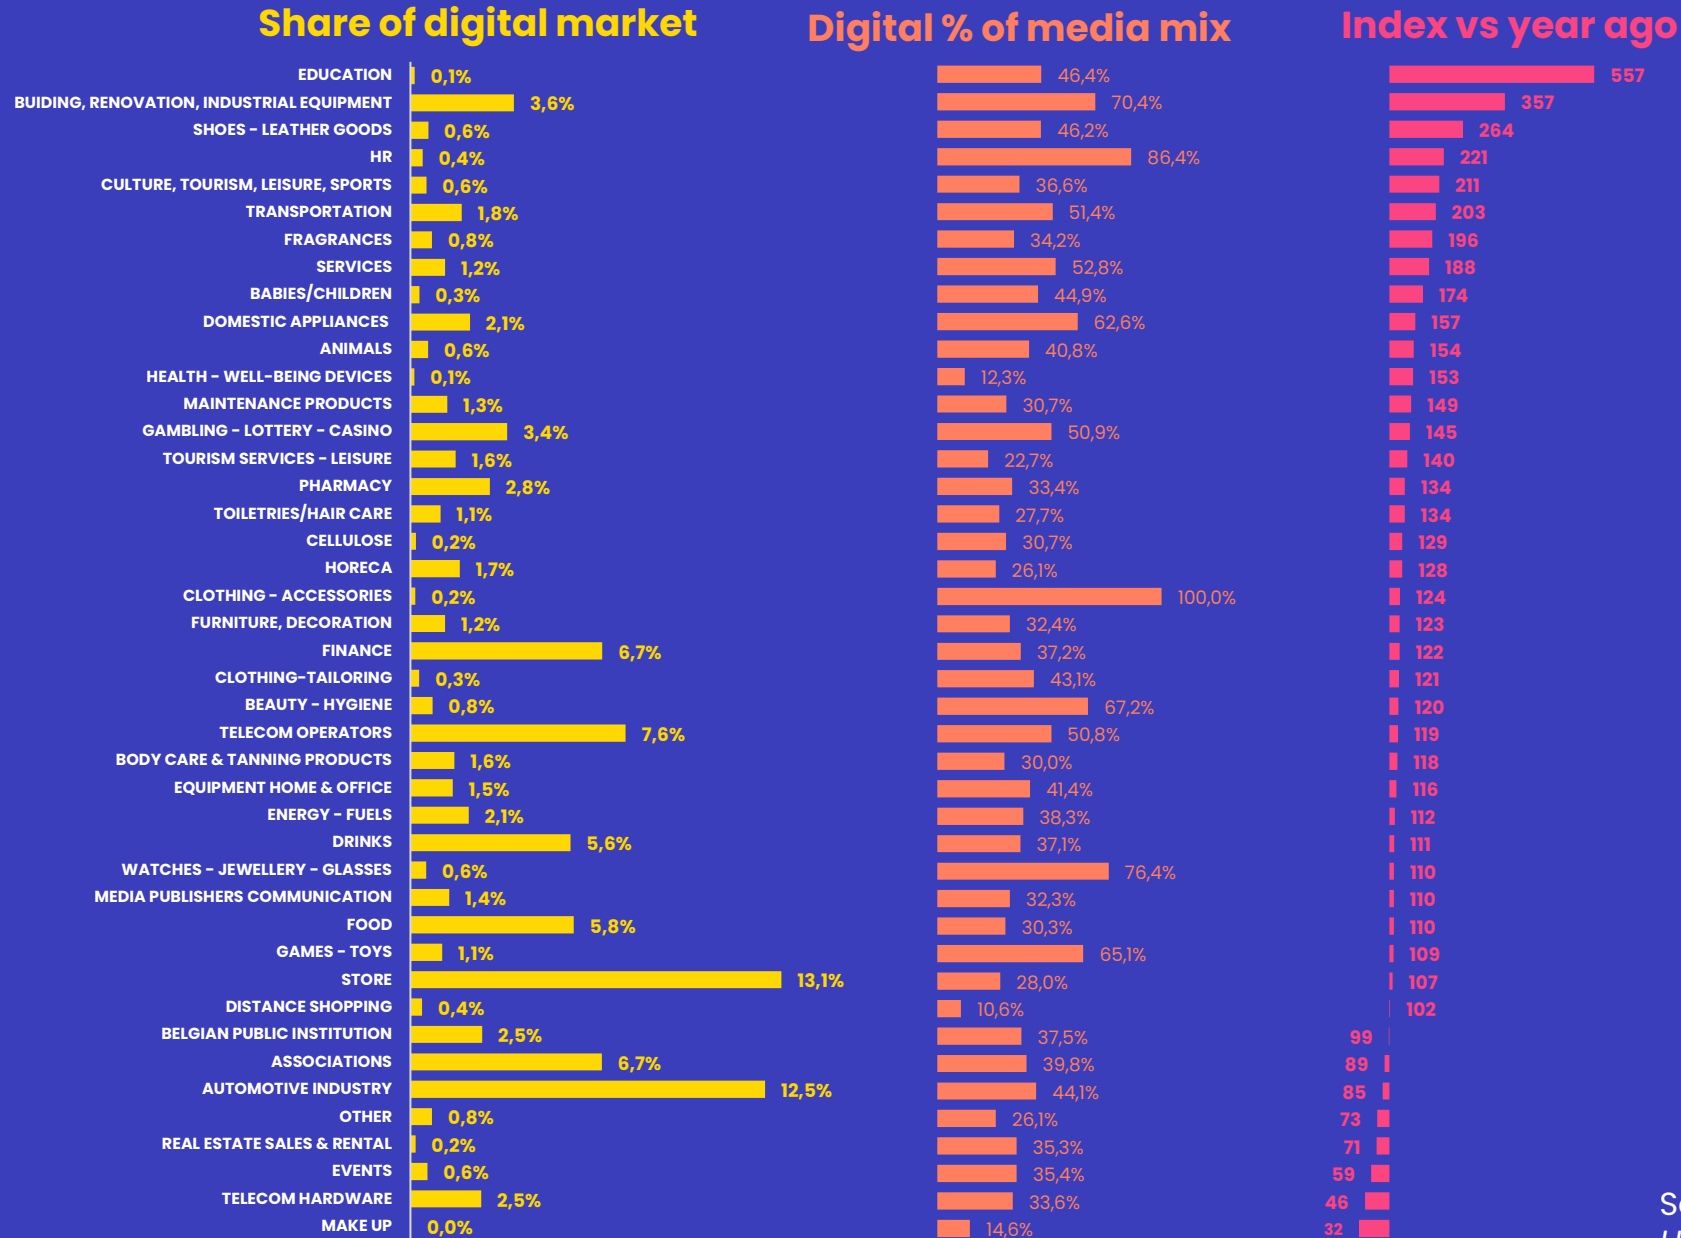

Online shares of total media support 1st sem 2024

Source: UMA Digital Benchmarks
HI 2024 & HI 2023